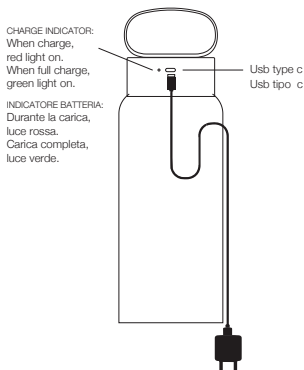

The absence of the stem create an effect as like the handle is floating.

Furthermore the handle is connected to the electrical part without visible connections respecting the minimalist dna of the lamp.

A suspended light giving warmth and cosiness on a dark evenings..”

denis guidone

ANDON

_Wireless lamp
design Denis Guidone

Dimension: 95mm x 290mm

Material: Aluminum + Glass + Acrylic

Led type: 2835

Lumen: 210lm