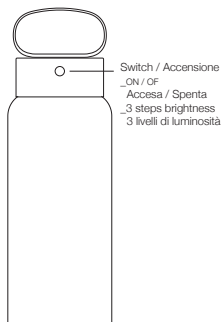

Andon has a reflected light in transparent blown glass with direct down light. Is suitable for home, restaurant and public space.

The on/off touch button allows the set the light intensity in 3 level of brightness.

The absence of the stem create an effect as like the handle is floating.

Furthermore the handle is connected to the electrical part without visible connections respecting the minimalist dna of the lamp.

A suspended light giving warmth and cosiness on a dark evenings..”

denis guidone

ANDON

_Wireless lamp
design Denis Guidone

Dimension: 95mm x 290mm

Material: Aluminum + Glass + Acrylic

Led type: 2835

Lumen: 210lm