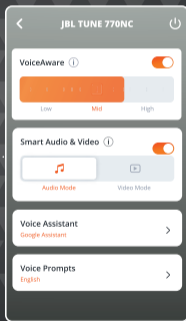

VOICEAWARE