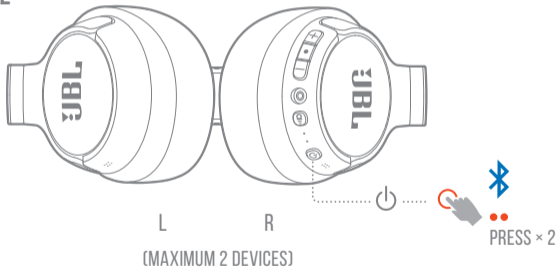

* TO ENTER PAIRING MODE AGAIN, POWER OFF AND HOLD  FOR 5 SECONDS.

MULTI-POINT CONNECTION

1

2

3

CONTROLS

- PRESS × 1
- HOLD (2s)

* ENABLE ADVANCE CONTROLS BY CONNECTING YOUR JBL TUNE770NC TO JBL HEADPHONES APP 