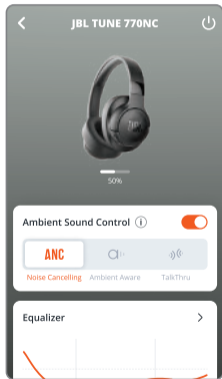

* TO ENTER PAIRING MODE AGAIN, POWER OFF AND HOLD  FOR 5 SECONDS.

MULTI-POINT CONNECTION

1

2

3

CONTROLS

- PRESS × 1
- HOLD (2s)

* ENABLE ADVANCE CONTROLS BY CONNECTING YOUR JBL TUNE770NC TO JBL HEADPHONES APP 

WIRED LISTENING MODE

VOICEAWARE

DO MORE WITH THE APP

*

*ONLY AVAILABLE ON ANDROID™

CHARGING

CHARGE  →  2HR

5MIN  = 3HR 