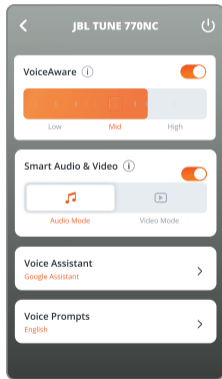

WIRED LISTENING MODE

VOICEAWARE

DO MORE WITH THE APP

*

*ONLY AVAILABLE ON ANDROID™

CHARGING

CHARGE  →  2HR

5MIN  = 3HR 