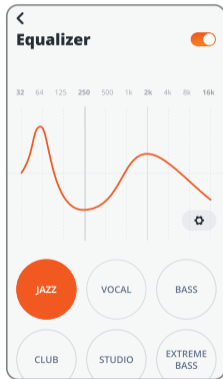

WIRED LISTENING MODE

VOICEAWARE

DO MORE WITH THE APP

*

*ONLY AVAILABLE ON ANDROID™

CHARGING

CHARGE  →  2HR

5MIN  = 3HR 