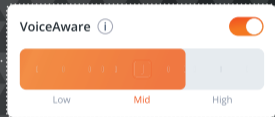

VOICEAWARE